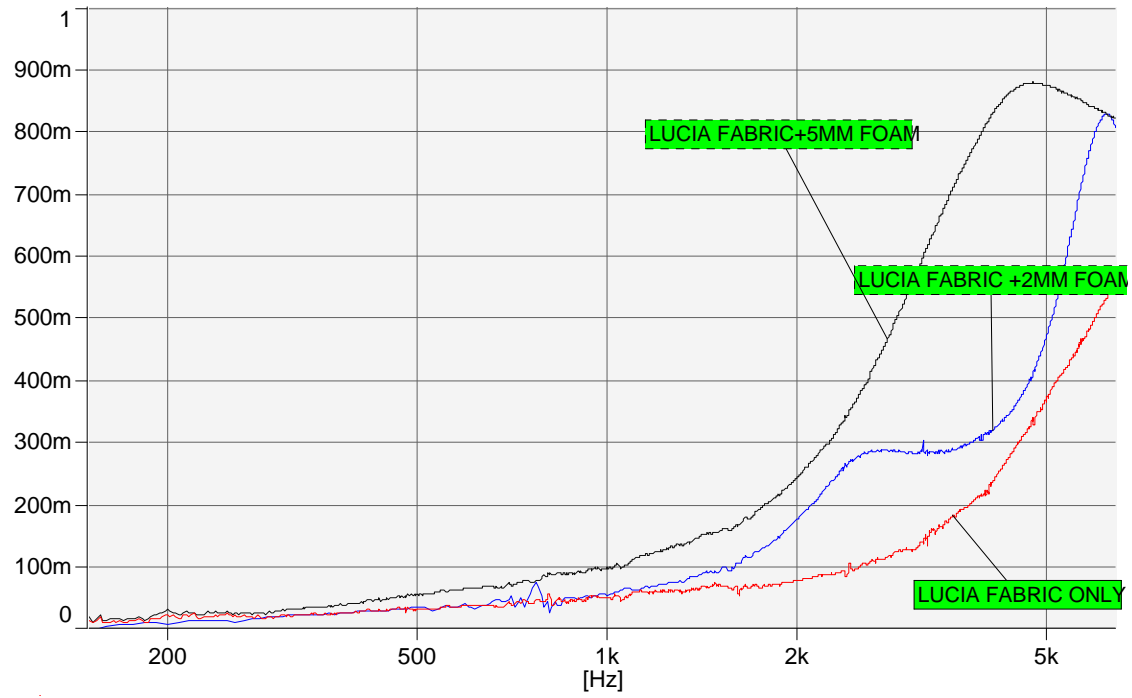

[]

Absorption Coefficient (LUCIA+2MM FOAM, Combined - C)
LUCIA+2MM FOAM combined with LUCIA+2MM FOAM

This document was created with Win2PDF available at <http://www.win2pdf.com>.
The unregistered version of Win2PDF is for evaluation or non-commercial use only.
This page will not be added after purchasing Win2PDF.